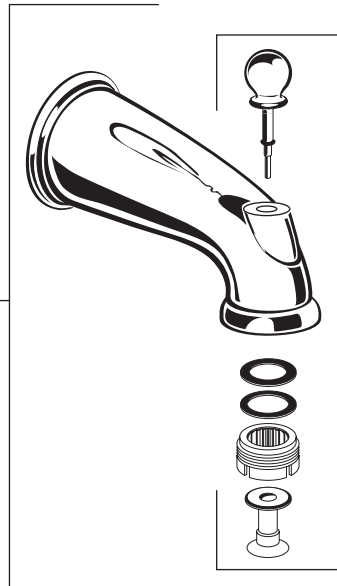

*American Standard*

**ENFIELD  
BATH/SHOWER  
TRIM KITS  
MODEL NUMBER**

**T373.502  
T373.501  
T373.500  
T373.522  
T373.521  
T373.520**

**M962289-YYY0A**  
SHOWER ARM  
AND ESCUTCHEON

**M953565-YYY0A**  
SHOWER HEAD

**M962255-YYY0A**  
ESCUTCHEON AND SCREWS

**078016-YYY0A**  
ESCUTCHEON SCREWS

**M909623-YYY0A**  
DIAL PLATE

**M962252-YYY0A**  
LEVER HANDLE KIT

**M962258-YYY0A**  
CROSS HANDLE KIT

**M962254-0070A**  
ADAPTER KIT

**M907053-YYY0A**  
ESCUTCHEON CAP SET

**M962256-YYY0A**  
DIVERTER SPOUT  
REPAIR KIT

**M950220-YYY0A**  
DIVERTER SPOUT (IPS)

Replace the "YYY" with appropriate finish code

CHROME	002
POLISHED BRASS	099
SATIN NICKEL	295